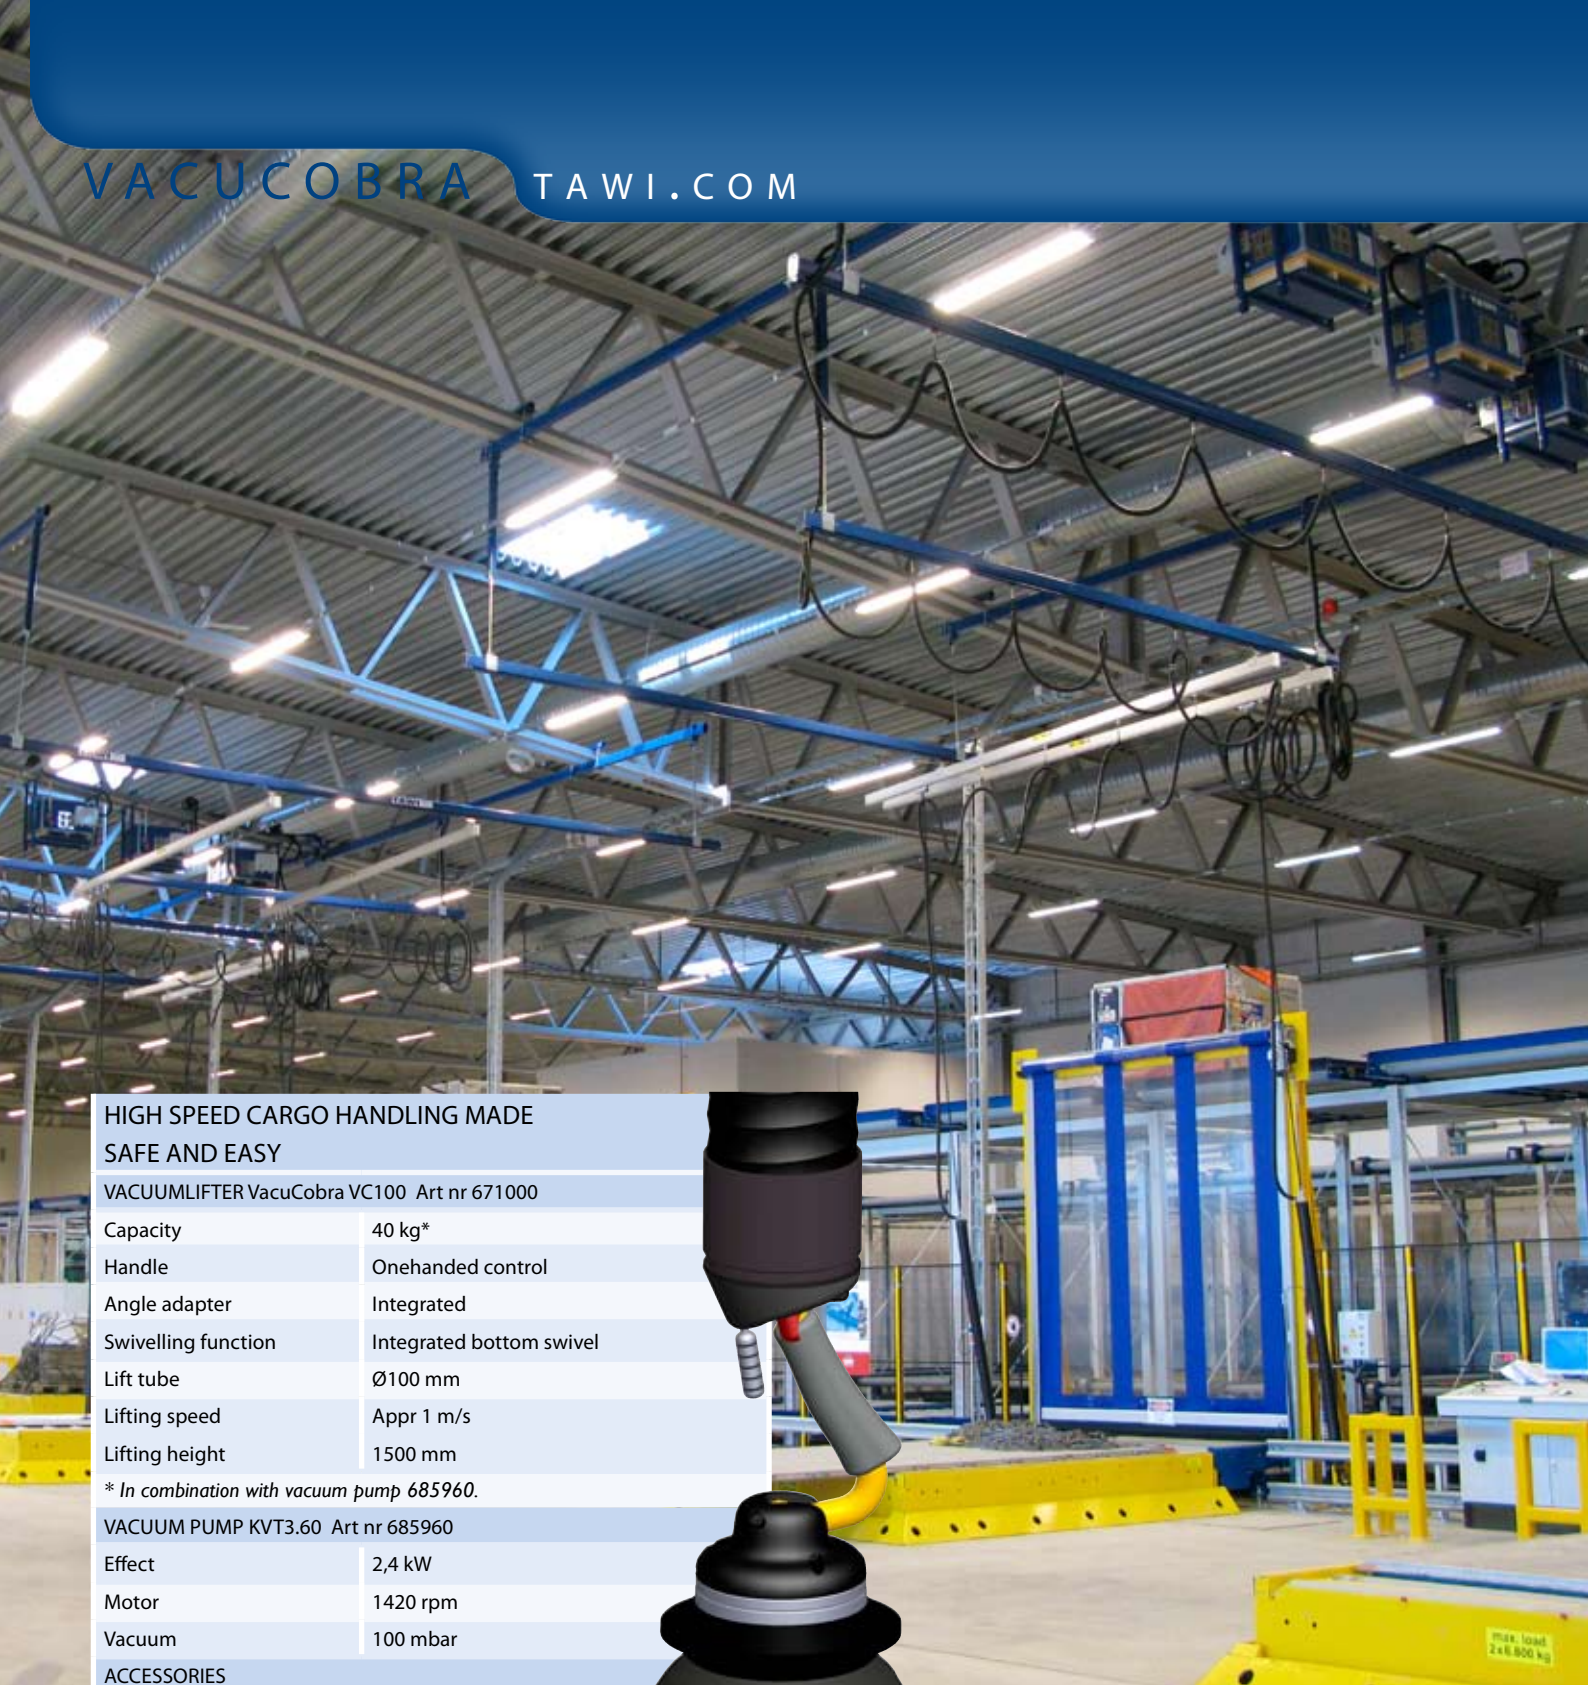

Each cargo loading/weighing station is equipped with two units of vacuum lifters, suspended in a separate lightweight aluminium crane bridge. The bridges are installed in a gantry system which covers a working area of approx 10x15 m.

Each pump is equipped with a remote control so as not to waste electricity.

A service agreement is included in the installation.

Detail from ceiling, pump stations in a row.

Each station is clearly marked (on the remote control receiver) to facilitate service.

- VacuCobra is a strong, compact, versatile piece of equipment designed to make quick work of handling many different boxed loads weighing up to 40 kg. Its suction cup will secure boxes of all shapes and sizes to lift and move them in total safety.
- Bottom swivel and angle adaptor give full freedom of motion when gripping the load.
- Incorporated quick-release function further increases handling speed.
- VacuCobra's fingertip control can be adjusted from the right to the left of the handle in a matter of seconds.

HIGH SPEED CARGO HANDLING MADE SAFE AND EASY

VACUUMLIFTER VacuCobra VC100 Art nr 671000

Capacity	40 kg*
Handle	Onehanded control
Angle adapter	Integrated
Swivelling function	Integrated bottom swivel
Lift tube	Ø100 mm
Lifting speed	Appr 1 m/s
Lifting height	1500 mm